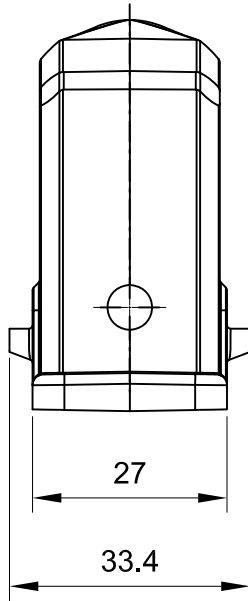

B

B

C

C

D

D

 InKonn (Suzhou) Electric Technology Co.,Ltd.	 All Dimensions in mm Original Size DIN A4	Date 2020-01-23	Drawing No. TC3907089	Rev. A00	Scale 1:1
	Part No. 10 01 003 0101	Created by Shuxu Huang	Checked by Yiyi Luo	Page 1/1	Type Name HA3-SE-DB-M20

1

2

3

4

5

6