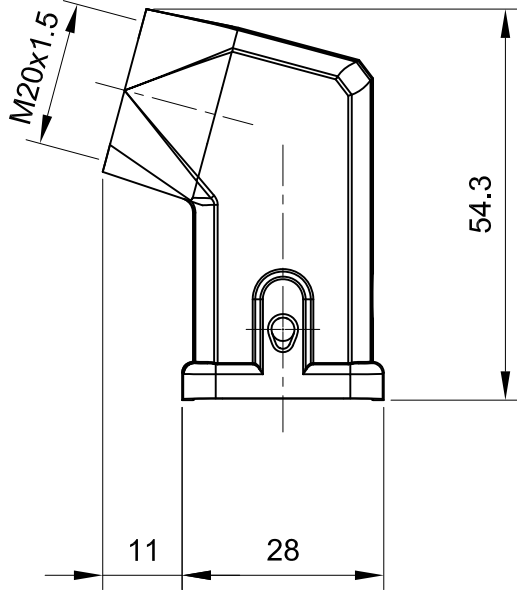

B

B

C

C

D

D

 InKonn (Suzhou) Electric Technology Co.,Ltd.	 All Dimensions in mm Original Size DIN A4	Date 2020-01-23	Drawing No. TC3907089	Rev. A00	Scale 1:1
	Part No. 10 01 003 0101	Created by Shuxu Huang	Checked by Yiyi Luo	Page 1/1	Type Name HA3-SE-DB-M20